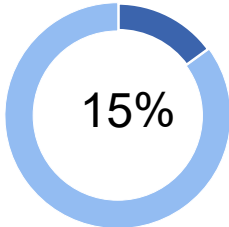

National Missions

Legacy Lane Report

April 2024

Vision Gap
\$127,345

Vision
Received

\$150,000
\$22,655

Lane Overview

Our National Missions Lane is committed to planting and strengthening life-giving churches across the nation through our partnerships with Converge & ARC. By supporting us, you're directly impacting the number of churches planted and the number of lives touched. We provide second-round funding to new church plants, invest in Pastor Renewal Retreats to help reduce the number of pastors leaving the ministry, and are now offering National Short-term Mission Trips to connect with and celebrate the amazing work of the churches we've helped launch and strengthen. Join us in praying for the lost, new believers, potential church planters, and pastors in need of encouragement and replenishment. Together, we can make a lasting impact on communities across the nation.